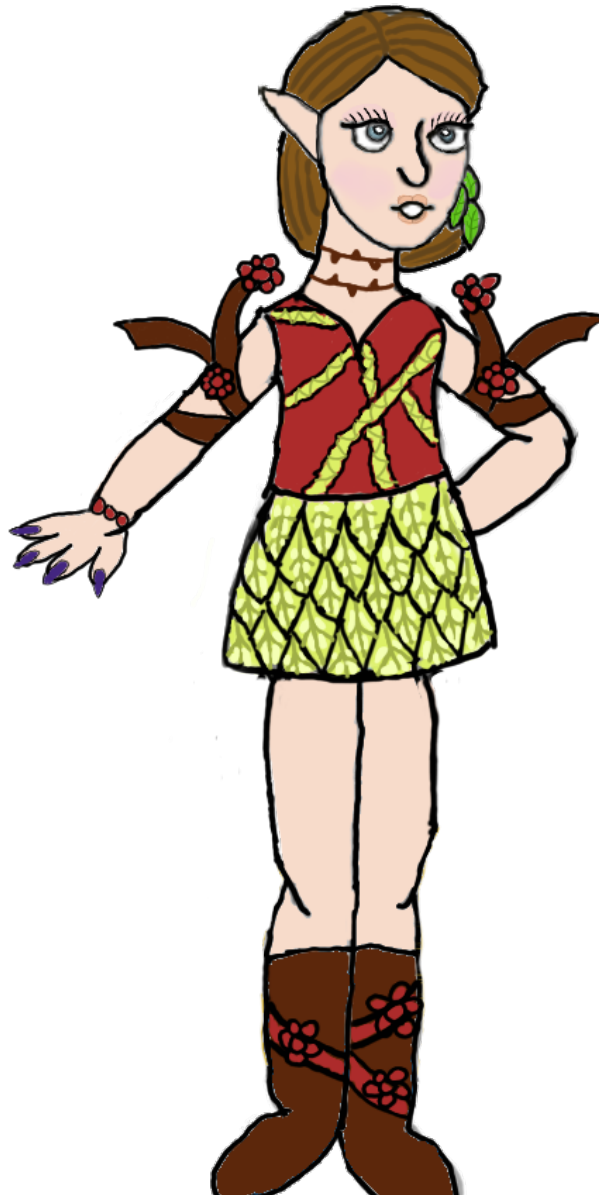

# The Evolution of my DOS2 Character!

In DOS2 (aka Divinity Original Sin 2), I created a character named Lisa (no she's not me we just share a name).

I have a bunch of different drawings of her...

Let's compare/contrast them!

This was the first drawing I made of her ☐☐. The design is cute, but the execution from the line art to that weird hand and the lack of shading is bleh.

This one is basically the same except the hand improved and the outfit changed. I ended up liking this look better, and you will notice how I continue to draw this look, and notice minor changes with it.