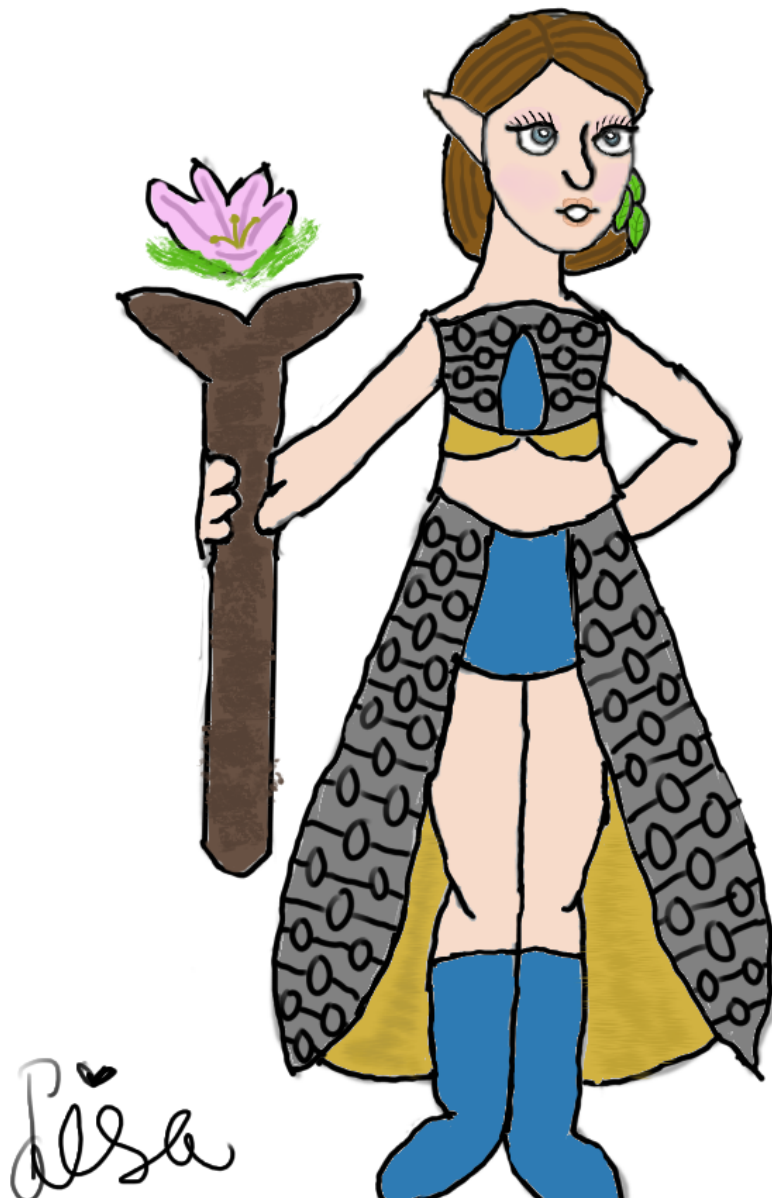

# The Evolution of my DOS2 Character!

In DOS2 (aka Divinity Original Sin 2), I created a character named Lisa (no she's not me we just share a name).

I have a bunch of different drawings of her...

Let's compare/contrast them!

This was the first drawing I made of her ☐☐. The design is cute, but the execution from the line art to that weird hand and the lack of shading is bleh.

This one is basically the same except the hand improved and the outfit changed. I ended up liking this look better, and you will notice how I continue to draw this look, and notice minor changes with it.