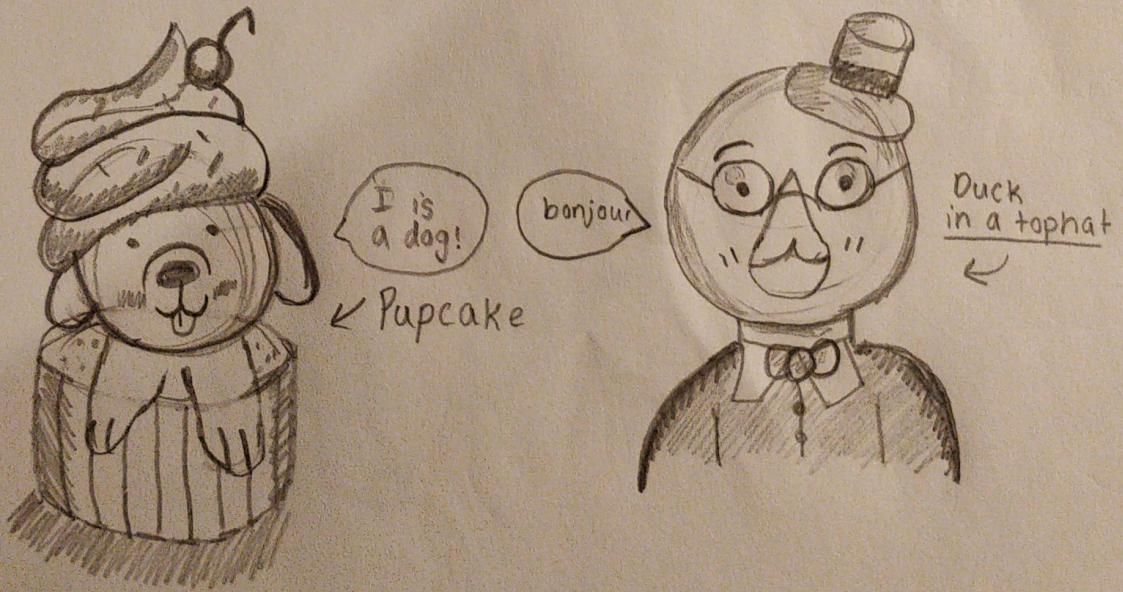

Doodle Dump #4

Once more, lots of stuff on here! Let's do a run-down on what's here!

Top left corner - There is a emo. It's a emo.

Top right corner (next to emo) - A dog. A odd lookin dog, but a doggo.

Bottom left corner - A pupcake! It's a cross between a cupcake and a puppy! Pupcake is very cute!

Bottom right corner - A very sophisticated duck, who goes by the title of "Duck in a top-hat". Duck in a top-hat is very rich and wealthy.

9/22/2021

6