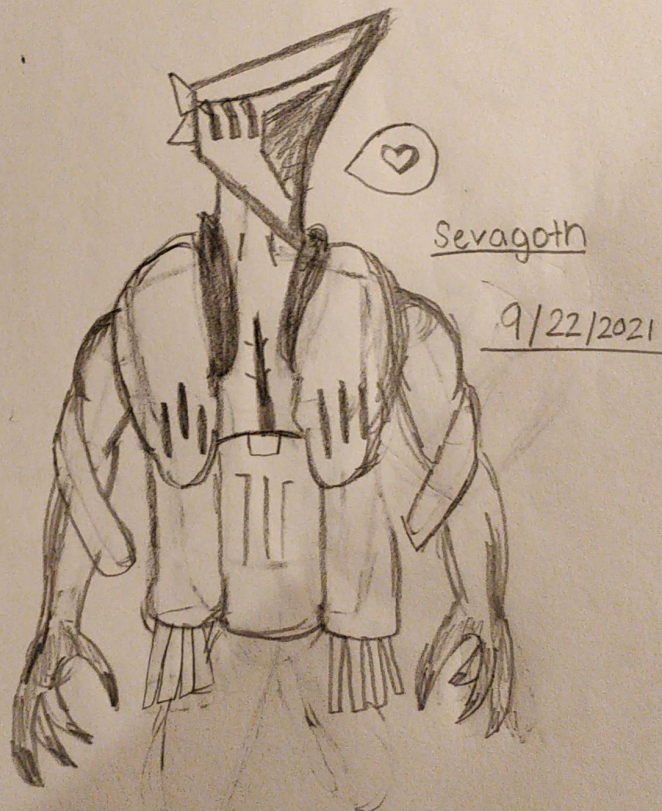

9/21/2021

5

Revision #2

Created 2021-12-12 02:58:28 UTC by Lisa Schuyler

Updated 2021-12-24 00:24:12 UTC by Lisa Schuyler