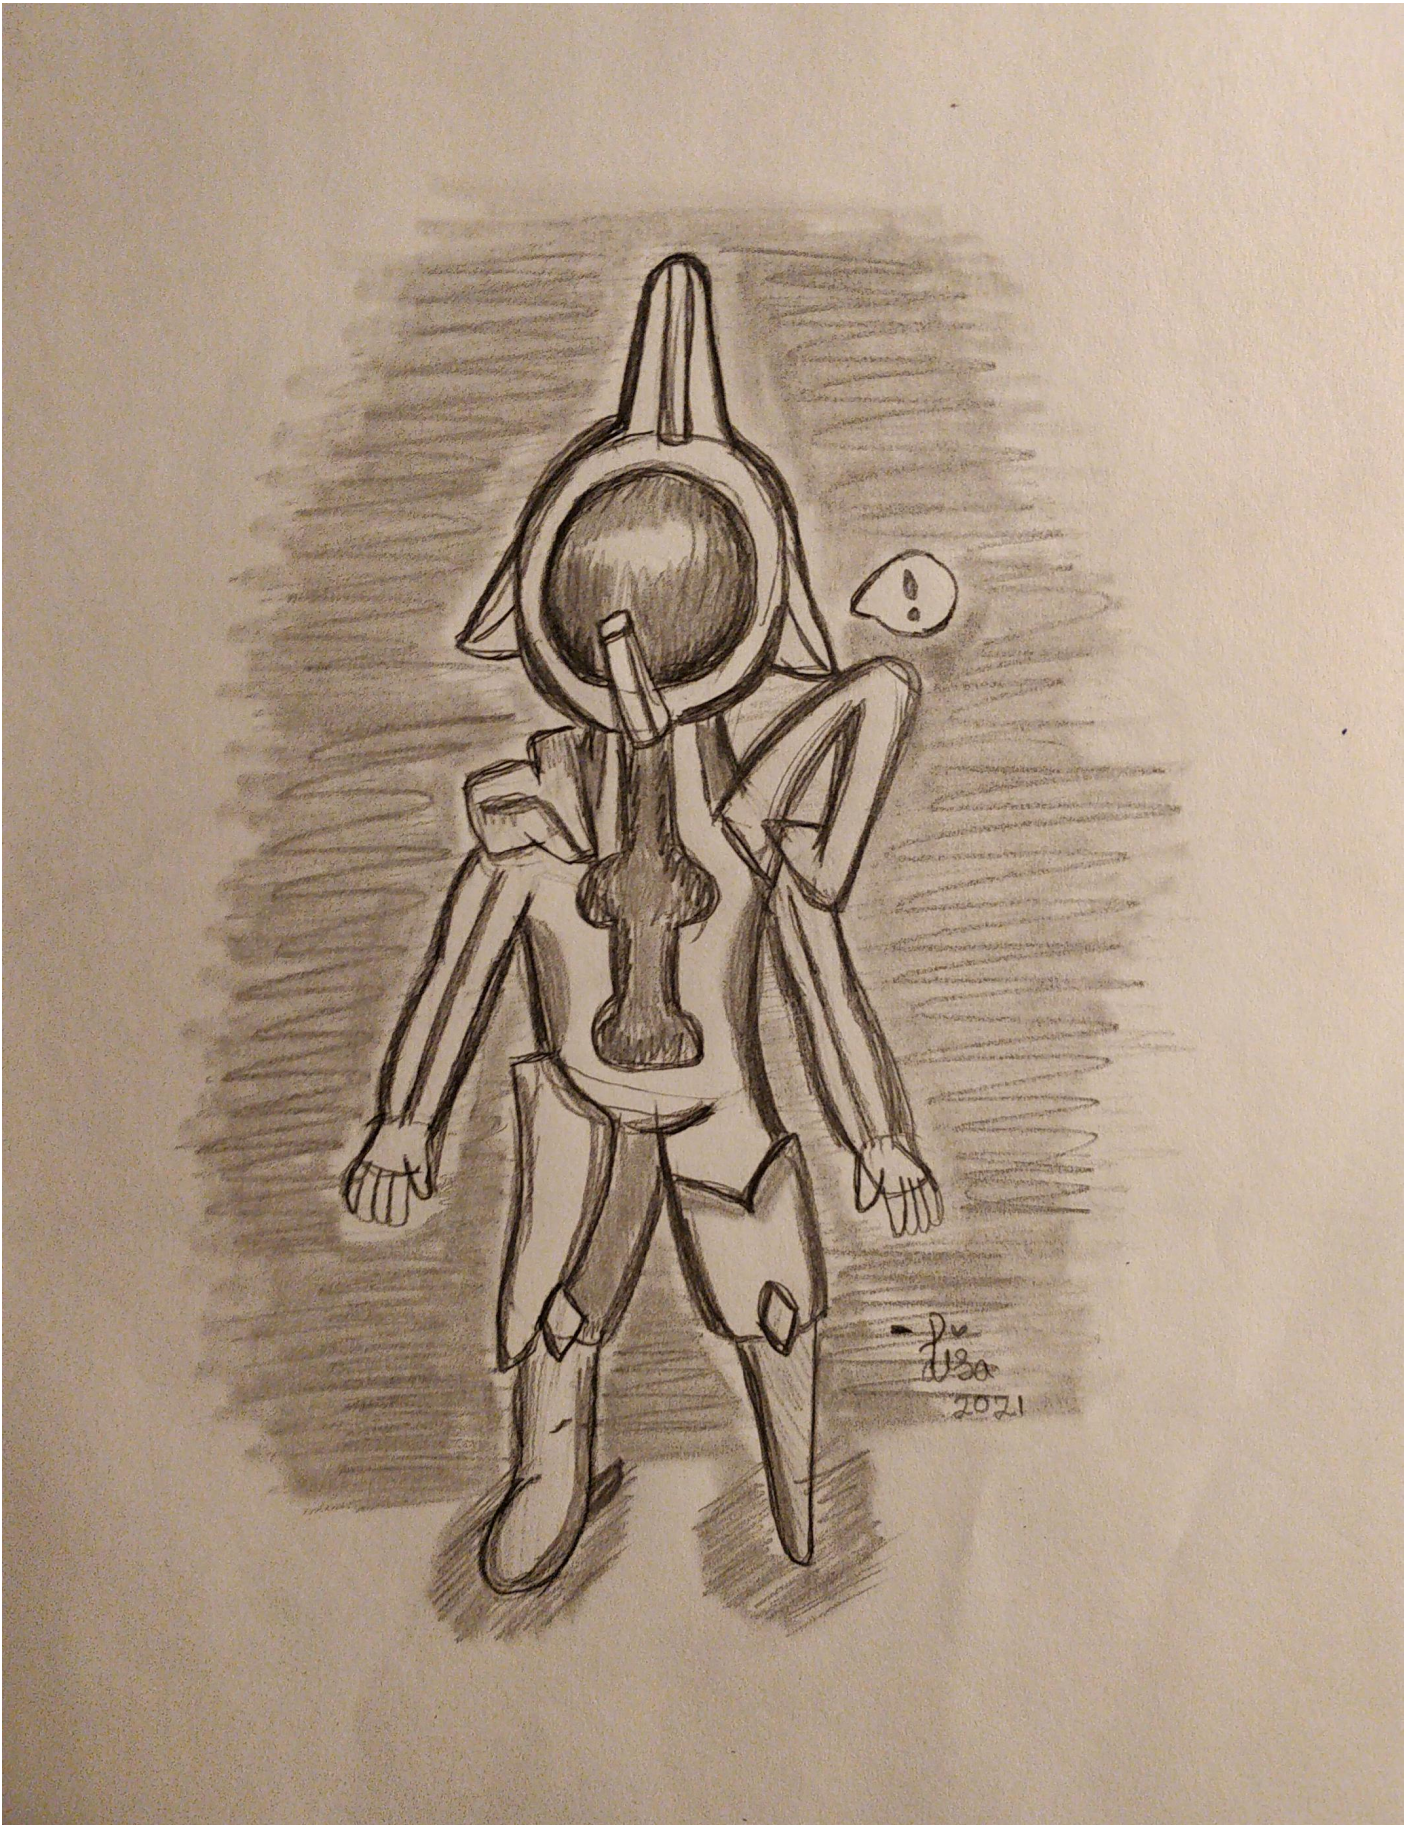

# Doodle Dump #22

It's a chibi version of Caliban from "Warframe"!

Drew this in preparation for his release, but this also has to be one of the best things I've drawn in awhile, I'm a fan of the shading ♥